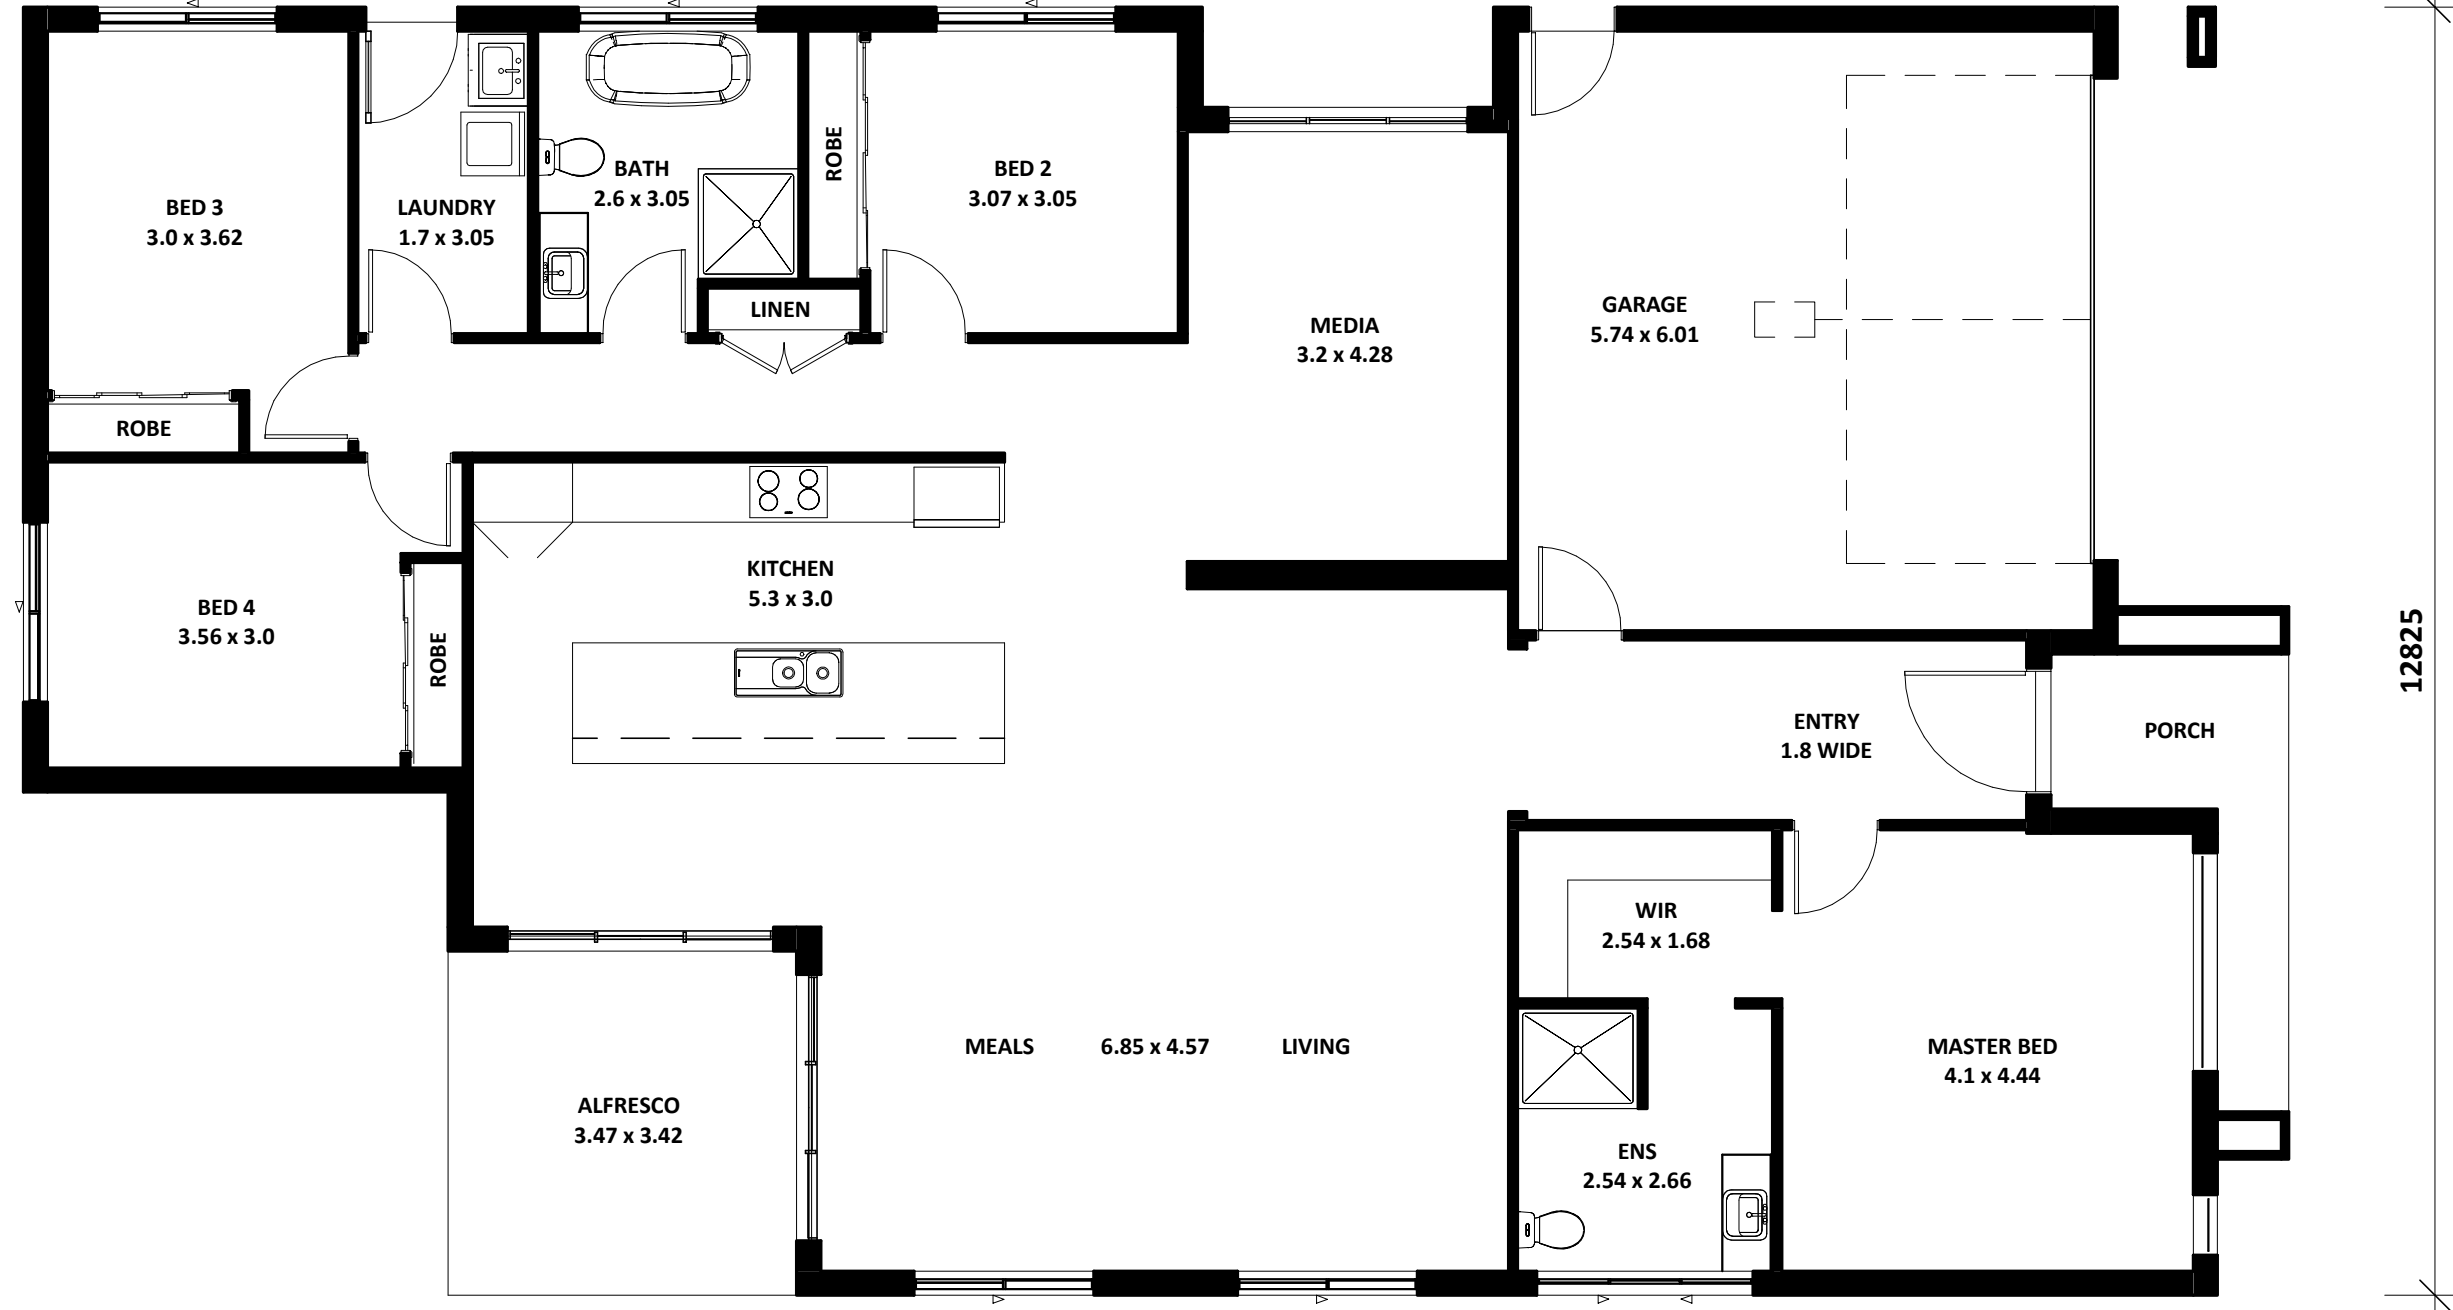

22560

© Copyright Vogue Homes all rights reserved.
Dimensions, photos and floor plans are for illustrative purpose only and may include optional features.
Vogue Homes reserves the right to change plans, specifications, materials, brands and prices without notice.
CAPITOL CONSTRUCTIONS T/AS Vogue Homes.

The Caprice 27

FLOOR AREA CALCULATIONS

GARAGE	37.44 sqm
GROUND FLOOR	197.75 sqm
PORCH	4.47 sqm
ALFRESCO	11.88 sqm
TOTAL AREA	251.54 sqm